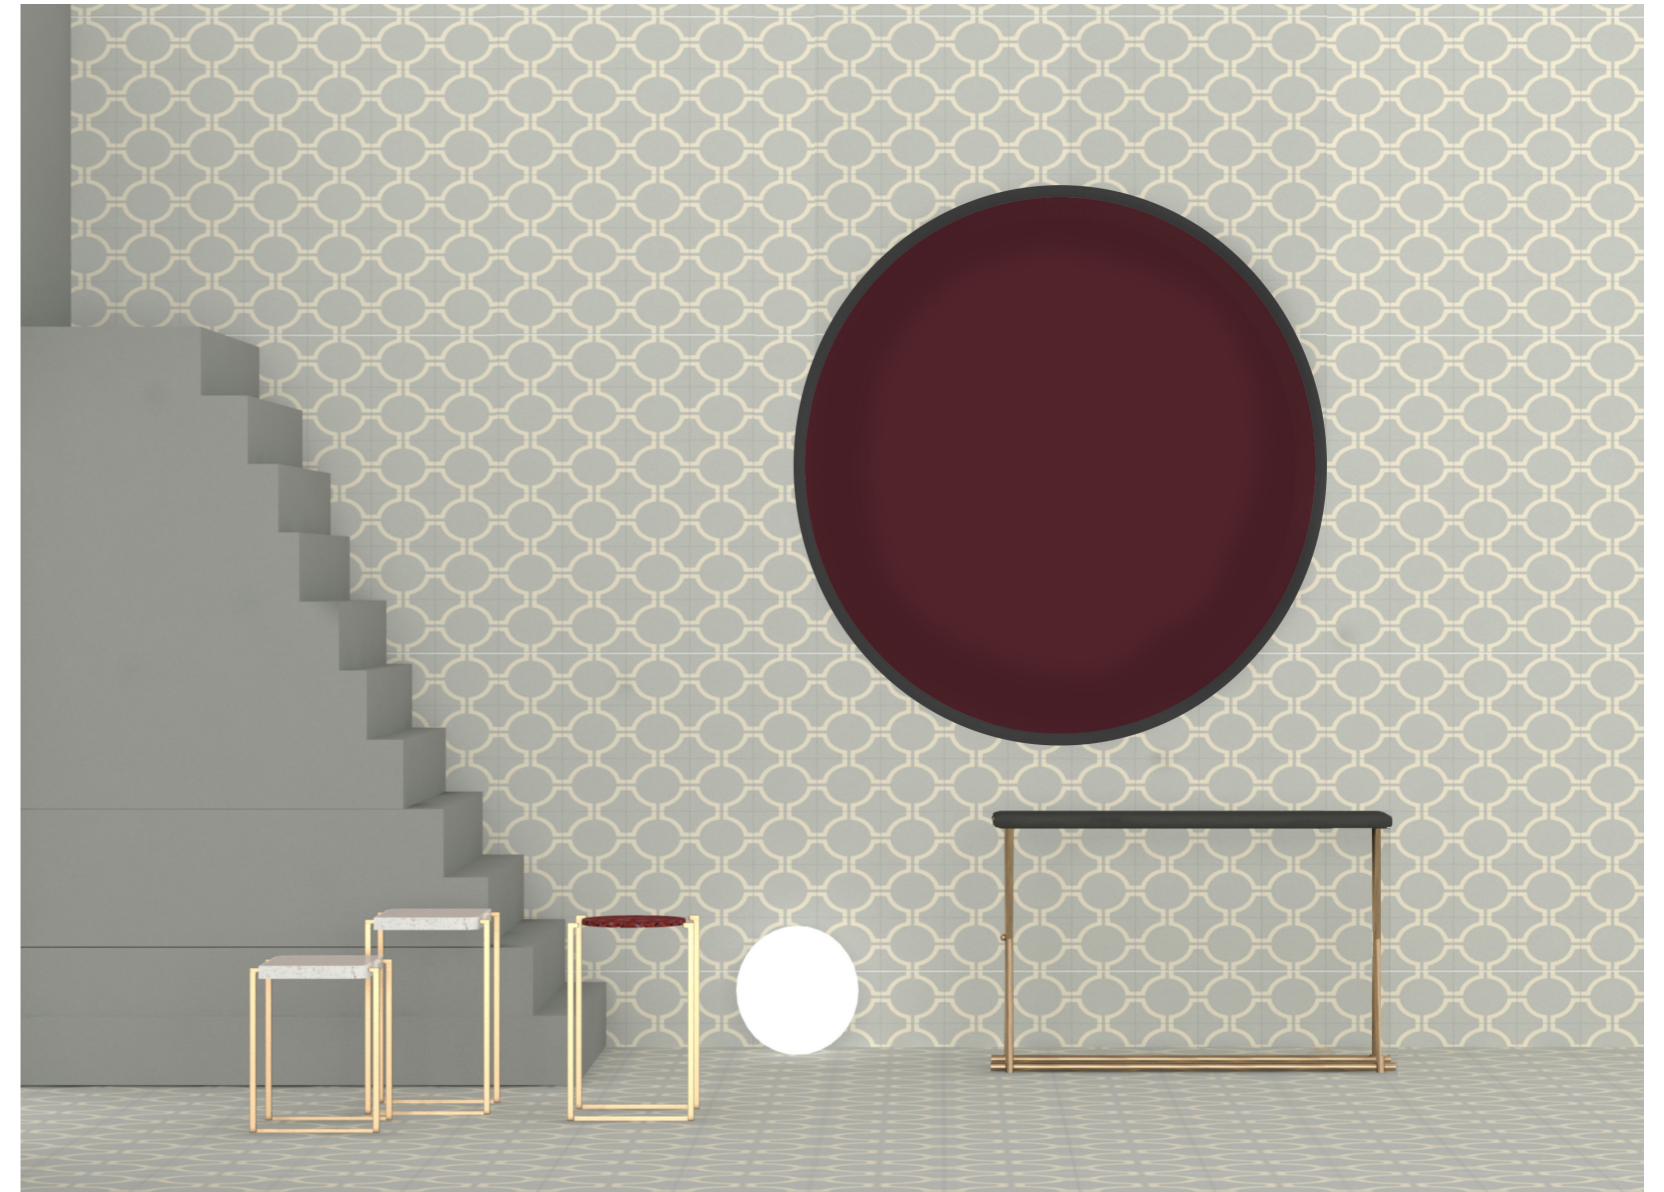

Console with metal and marble structure. Top in lacquered wood or marble.

CALIPSO

Tavolini con struttura in metallo e marmo.
Top in metallo o marmo.

*Coffee tables with metal and marble frame.
Top in metal or marble.*

NARCISO

Tavolini in diverse dimensioni e forme con struttura in metallo verniciato.
Top in marmo e legno laccato.

*Coffee tables in different sizes and shapes with painted metal frame.
Marble and lacquered wood tops.*