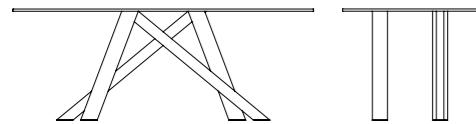

Lacquered wooden clothes hanger. Painted metal details.

TABLES | TAVOLI

LEOPOLDO

DIMENSION
Ø 130 cm

APOLLO

FIXED TABLE

DIMENSIONS
200 x 90 x 74 H cm

CHARLIE

FIXED TABLE

FIXED TABLE
Fixed table

180 x 90 x 74 H cm
260 x 90 x 74 H cm

EXTENDABLE TABLE

EXTENDABLE TABLE
Closed table 180 x 90 x 74 H cm
Opened table 260 x 90 x 74 H cm

OSLO

FIXED TABLE
Fixed table

180 x 90 x 75 H cm
260 x 90 x 75 H cm