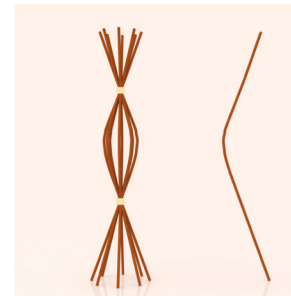

DIMENSION
120 x 40 cm
H 90 cm

CLOTHES HANGERS | APPENDIABITI

ADA

DIMENSION
H 145cm

CONCORDIA

DIMENSION
H 145 Cm

TROLLEY | TROLLEY

TEA