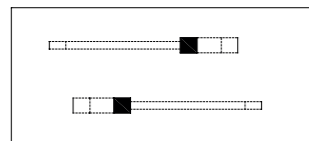

Lacquered wooden clothes hanger. Painted metal details.

TABLES | TAVOLI

LEOPOLDO

DIMENSION
Ø 130 cm

APOLLO

FIXED TABLE

DIMENSIONS
200 x 90 x 74 H cm

CHARLIE

FIXED TABLE

FIXED TABLE
Fixed table

180 x 90 x 74 H cm
260 x 90 x 74 H cm

EXTENDABLE TABLE

EXTENDABLE TABLE
Closed table 180 x 90 x 74 H cm
Opened table 260 x 90 x 74 H cm

OSLO

FIXED TABLE
Fixed table

180 x 90 x 75 H cm
260 x 90 x 75 H cm