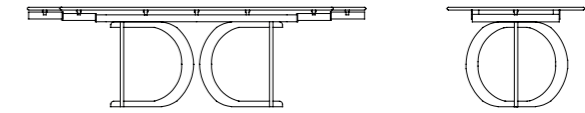

Lacquered wooden clothes hanger. Painted metal details.

TABLES | TAVOLI

LEOPOLDO

DIMENSION
Ø 130 cm

APOLLO

FIXED TABLE

DIMENSIONS
200 x 90 x 74 H cm

CHARLIE

FIXED TABLE

FIXED TABLE
Fixed table

180 x 90 x 74 H cm
260 x 90 x 74 H cm

EXTENDABLE TABLE

EXTENDABLE TABLE
Closed table 180 x 90 x 74 H cm
Opened table 260 x 90 x 74 H cm

OSLO

FIXED TABLE
Fixed table

180 x 90 x 75 H cm
260 x 90 x 75 H cm