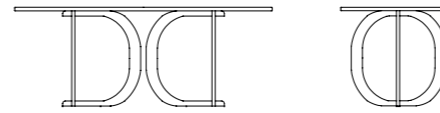

Lacquered wooden clothes hanger. Painted metal details.

TABLES | TAVOLI

LEOPOLDO

DIMENSION
Ø 130 cm

APOLLO

FIXED TABLE

DIMENSIONS
200 x 90 x 74 H cm

CHARLIE

FIXED TABLE

FIXED TABLE
Fixed table

180 x 90 x 74 H cm
260 x 90 x 74 H cm

EXTENDABLE TABLE

EXTENDABLE TABLE
Closed table 180 x 90 x 74 H cm
Opened table 260 x 90 x 74 H cm

OSLO

FIXED TABLE
Fixed table

180 x 90 x 75 H cm
260 x 90 x 75 H cm