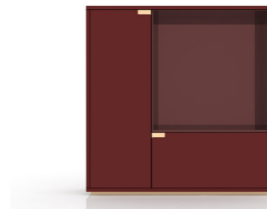

Table chair with upholstered frame and fabric-covered legs.

CHARLIE

Tavolo fisso o allungabile con top in vetro verniciato o in marmo quarzite.
Struttura in metallo verniciato.

*Fixed or extendable table with lacquered glass top or quartzite marble top.
Lacquered metal frame.*

DIMENSION
75 x 40 cm
H 74 cm

SIDEBOARD | CONTENITORI

ATLANTE

DIMENSION
200 x 49 x 65 H cm

DIMENSION
150 x 49 x 65 H cm

ATLANTE

DIMENSION
120 x 120 x 49 cm

SIDEBOARD | CONTENITORI