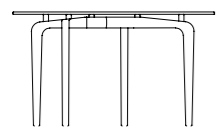

Lacquered wooden clothes hanger. Painted metal details.

TABLES | TAVOLI

LEOPOLDO

DIMENSION
Ø 130 cm

APOLLO

FIXED TABLE

DIMENSIONS
200 x 90 x 74 H cm

CHARLIE

FIXED TABLE

FIXED TABLE
Fixed table

180 x 90 x 74 H cm
260 x 90 x 74 H cm

EXTENDABLE TABLE

EXTENDABLE TABLE
Closed table 180 x 90 x 74 H cm
Opened table 260 x 90 x 74 H cm

OSLO

FIXED TABLE
Fixed table

180 x 90 x 75 H cm
260 x 90 x 75 H cm